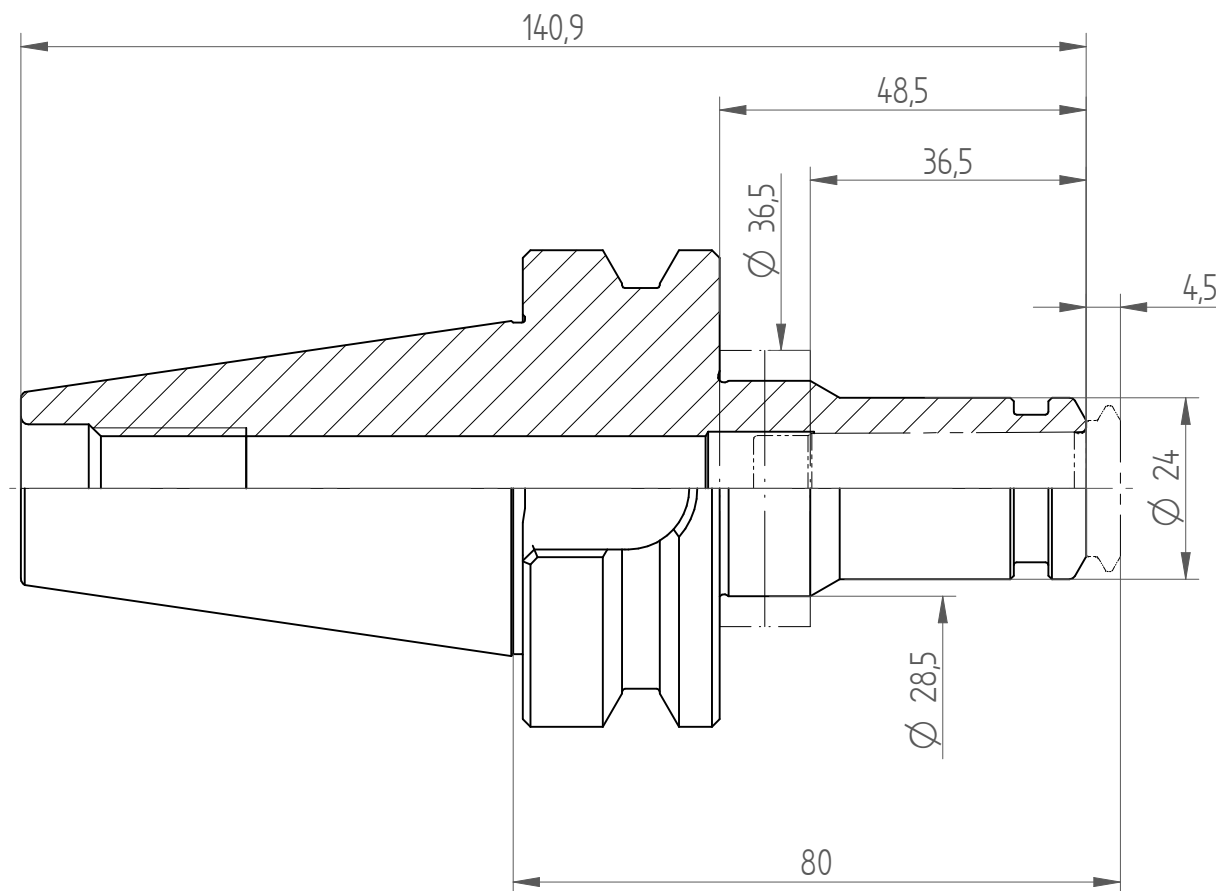

Swiss
Precision
Tools

REGO-FIX®

REGO-FIX AG
Obermattweg 60
4456 Tenniken / Switzerland

Phone +41 61 976 14 66
Fax +41 61 976 14 14
www.rego-fix.com

This is a non-controlled copy. All information given herein is subject to change without notice

The information given herein has been carefully checked and is believed to be correct. REGO-FIX, however, assumes no responsibility or liability for any errors, inaccuracies or omissions that may appear in this drawing

This document is subject to copyright laws. No part of this document may be reproduced or transmitted in any form or any means, electronic or mechanic, for any purpose, without the express written permission of REGO-FIX

Type : BT+40_PG15x080_H
Part No. : 414071546
Date : 06.11.2014
Scale : 1:1